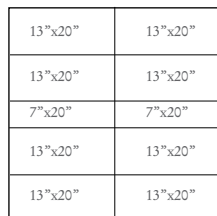

Agra™ Cafe 20"x20"  
Agra™ Floor Listello 4"x13"

AVAILABLE SIZES

	20"x20" Field Tile (Nominal 19.75"x19.75") (Nominal 50x50cm) 5/16" Thick
	13"x13" Field Tile (Nominal 12.99"x12.99") (Nominal 33x33cm) 5/16" Thick
	7"x20" Field Tile (Nominal 6.58"x19.69") (Nominal 16.5x50cm) 5/16" Thick
	13"x20" Field Tile (Nominal 12.99"x19.69") (Nominal 33x50cm) 5/16" Thick

DECOR

	4"x13" Floor Listello (Nominal 4.33"x12.99") (Nominal 11x33cm) 5/16" Thick
--	---

MOSAIC

	2"x2" Mosaic on 13"x13" mesh (Nominal 12.99"x12.99") (Nominal 33x33cm) 5/6" Thick
--	---

SUGGESTED PATTERNS

Offset

Plank

Hopscotch

COLOR SHADE VARIATION

Variations in color, shade, and texture are inherent in ceramic tile. Several pieces should be examined collectively prior to installation.

Grout Joint Recommendation: Approximately 3/16"

Noce 20" x 20"

Noce 13" x 20"

Noce 7" x 20"

Noce 13" x 13"

Bruno 20" x 20"

Bruno 13" x 20"

Bruno 7" x 20"

Bruno 13" x 13"