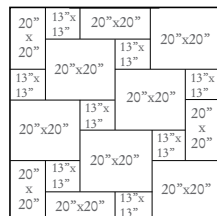

Agra™ Cafe 20"x20"  
Agra™ Floor Listello 4"x13"

AVAILABLE SIZES

	20"x20" Field Tile (Nominal 19.75"x19.75") (Nominal 50x50cm) 5/16" Thick
	13"x13" Field Tile (Nominal 12.99"x12.99") (Nominal 33x33cm) 5/16" Thick
	7"x20" Field Tile (Nominal 6.58"x19.69") (Nominal 16.5x50cm) 5/16" Thick
	13"x20" Field Tile (Nominal 12.99"x19.69") (Nominal 33x50cm) 5/16" Thick

DECOR

	4"x13" Floor Listello (Nominal 4.33"x12.99") (Nominal 11x33cm) 5/16" Thick
--	---

MOSAIC

	2"x2" Mosaic on 13"x13" mesh (Nominal 12.99"x12.99") (Nominal 33x33cm) 5/6" Thick
--	---

SUGGESTED PATTERNS

Offset

Plank

Hopscotch

COLOR SHADE VARIATION

Variations in color, shade, and texture are inherent in ceramic tile. Several pieces should be examined collectively prior to installation.

Grout Joint Recommendation: Approximately 3/16"

Noce 20" x 20"

Noce 13" x 20"

Noce 7" x 20"

Noce 13" x 13"

Bruno 20" x 20"

Bruno 13" x 20"

Bruno 7" x 20"

Bruno 13" x 13"